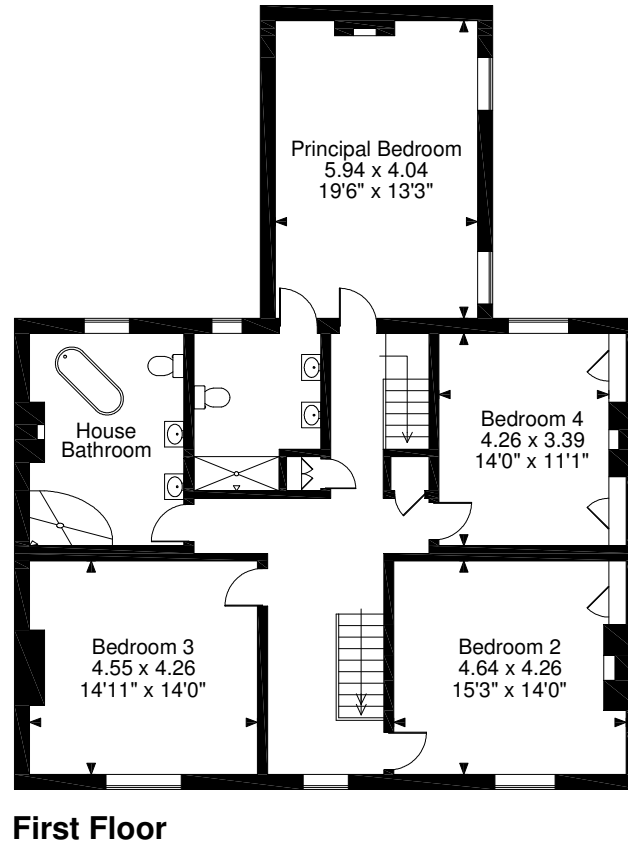

Rose Villa, Main Street Heslington, York
Approximate Gross Internal Area
3775 Sq Ft/351 Sq M

FOR ILLUSTRATIVE PURPOSES ONLY - NOT TO SCALE

The position & size of doors, windows, appliances and other features are approximate only.

□ □ □ □ Denotes restricted head height

© ehouse. Unauthorised reproduction prohibited. Drawing ref. dig/8308243/MSS