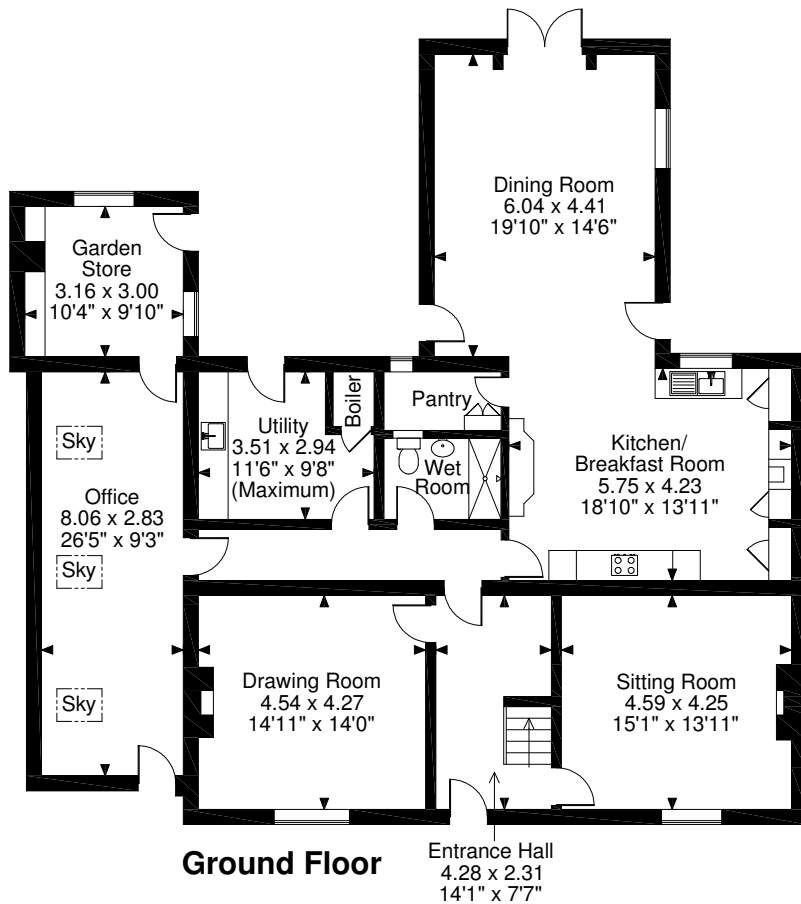

Rose Villa, Main Street Heslington, York
Approximate Gross Internal Area
3775 Sq Ft/351 Sq M

FOR ILLUSTRATIVE PURPOSES ONLY - NOT TO SCALE

The position & size of doors, windows, appliances and other features are approximate only.

□ □ □ □ Denotes restricted head height

© ehouse. Unauthorised reproduction prohibited. Drawing ref. dig/8308243/MSS