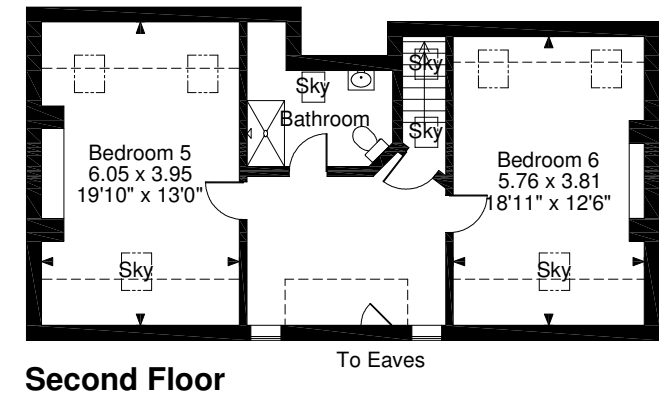

Rose Villa, Main Street Heslington, York
Approximate Gross Internal Area
3775 Sq Ft/351 Sq M

FOR ILLUSTRATIVE PURPOSES ONLY - NOT TO SCALE

The position & size of doors, windows, appliances and other features are approximate only.

□ □ □ □ Denotes restricted head height

© ehouse. Unauthorised reproduction prohibited. Drawing ref. dig/8308243/MSS